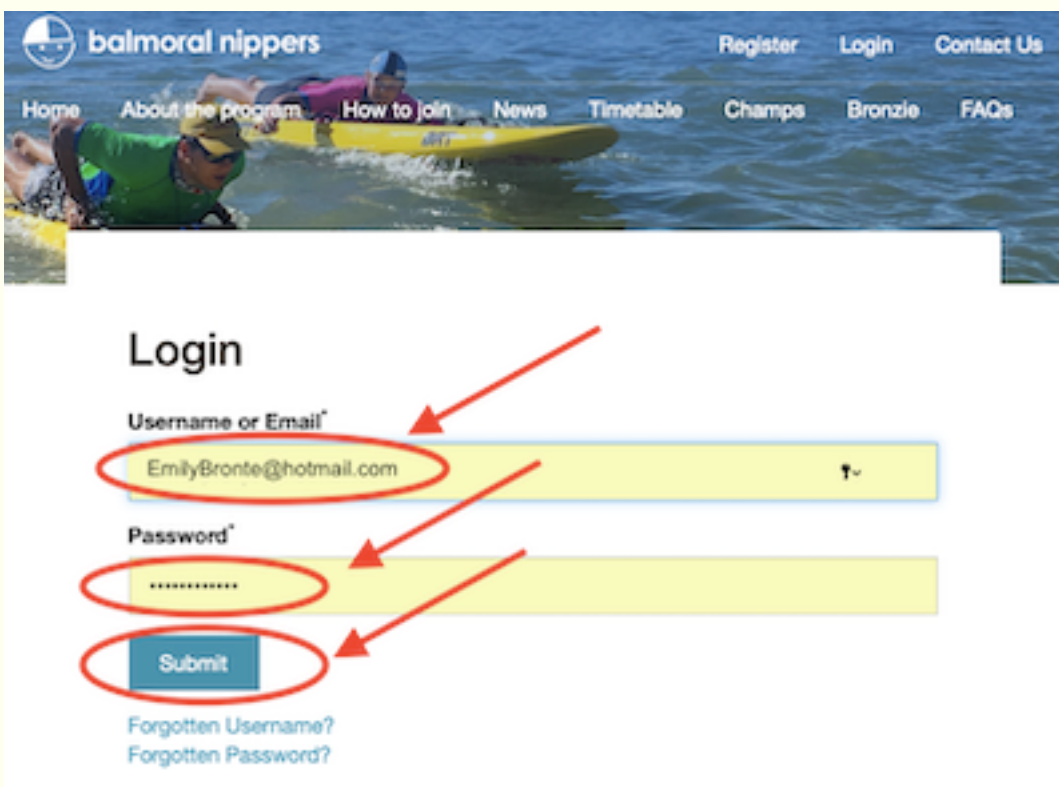

Balmoral Nippers

How to find your cap number

1. Go to <https://www.balmoralnippers.com>
2. Click 'Login'

3. Enter your username or email, your password and click 'submit'

4. Click 'Account'

5. Note your child's cap number