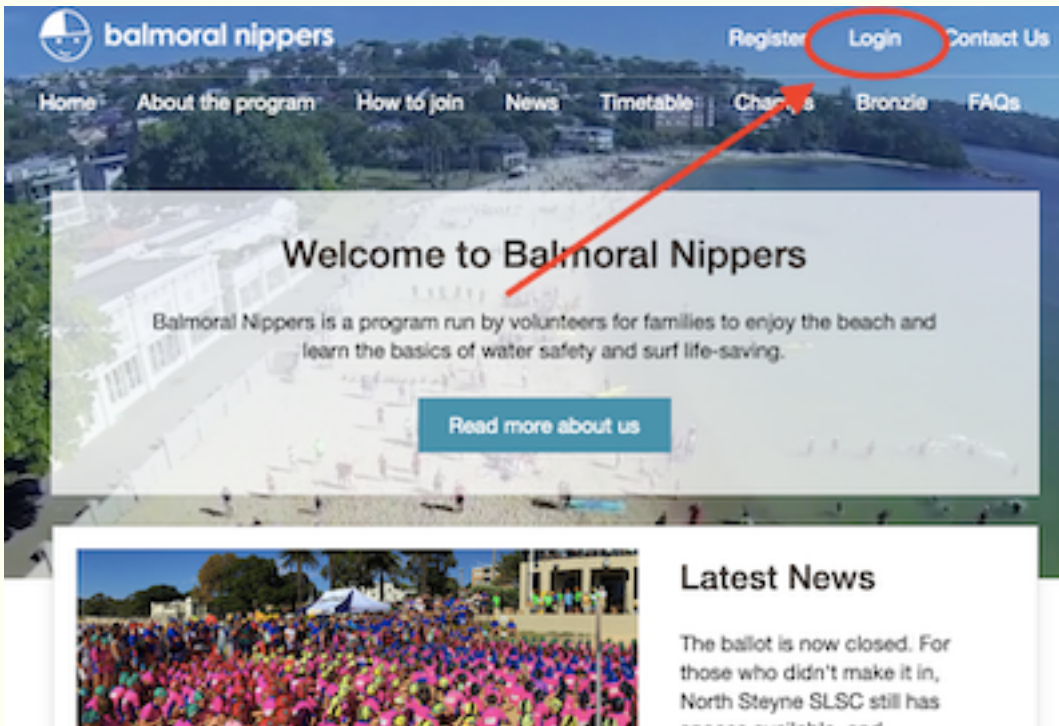

Balmoral Nippers

How to find your cap number

1. Go to <https://www.balmoralnippers.com>
2. Click 'Login'

3. Enter your username or email, your password and click 'submit'

4. Click 'Account'

5. Note your child's cap number

Child 1

Gender:	Girl
First Name:	Emily
Family Name:	Brontë
Date of Birth:	30/08/1818
Enrolment Status:	Enrolled
Age Group:	8s
Cap Colour:	Yellow
Cap Number:	1820

[Edit Profile](#)