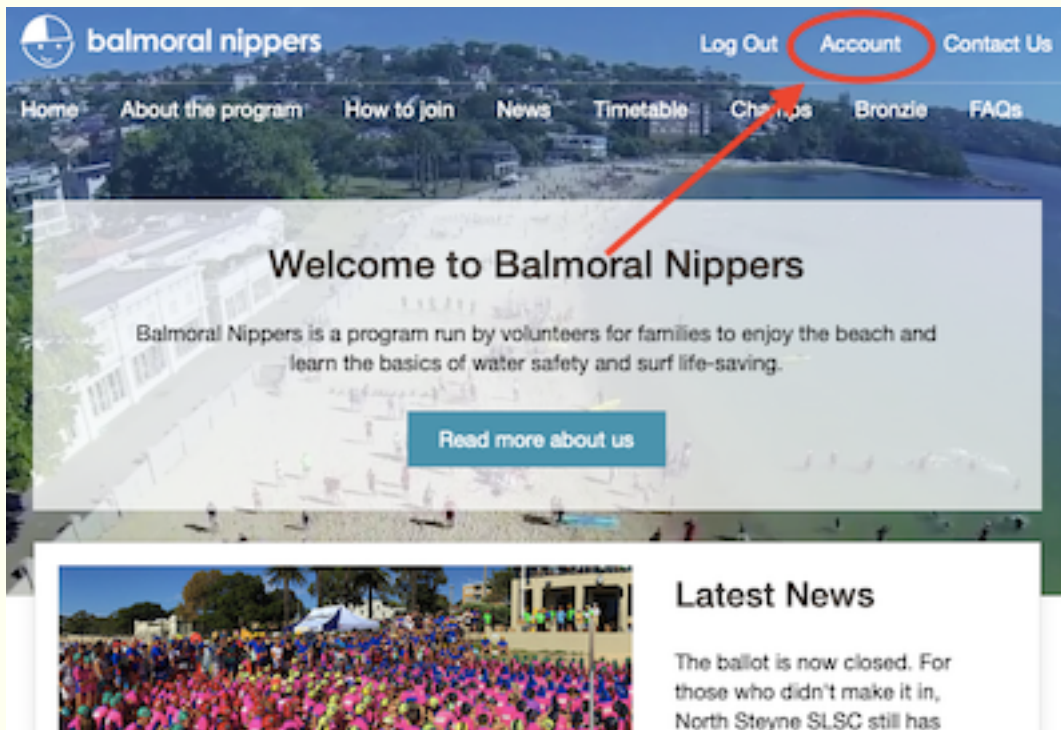

Balmoral Nippers

How to find your cap number

1. Go to <https://www.balmoralnippers.com>
2. Click 'Login'

3. Enter your username or email, your password and click 'submit'

4. Click 'Account'

5. Note your child's cap number